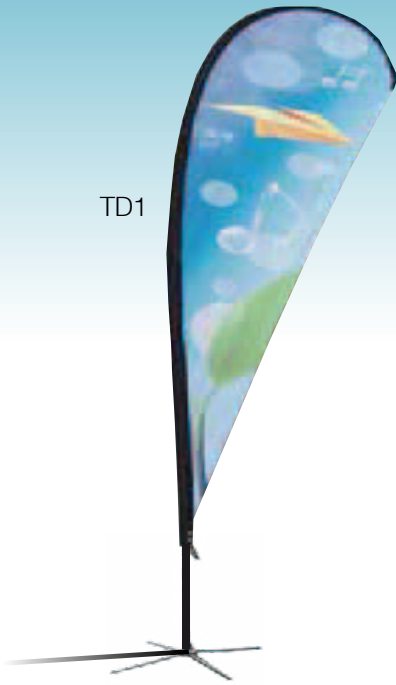

## TEARDROP PRICELIST

All Prices Include: Carry Bag, Pole, Flag & Choice of Base

TD1

TD2

TD3

Name ▶	TD1-3	TD1-4	TD1-6	TD2-3	TD2-5	TD3-3	TD3-4	
Flag Size ▶	875mm By 1670mm	953mm By 2643mm	961mm By 3824mm	827mm By 2188mm	780mm By 3757mm	800mm By 2300mm	800mm By 3300mm	
Total Height ▶	2750mm	3000mm	4000mm	2910mm	4200mm	3000mm	4000mm	
Quantity ▶	1	\$290 ea	\$400 ea	\$590 ea	\$290 ea	\$590 ea	\$290 ea	\$590 ea
	2~5	\$210 ea	\$290 ea	\$410 ea	\$210 ea	\$410 ea	\$210 ea	\$410 ea
	6~10	\$200 ea	\$285 ea	\$400 ea	\$200 ea	\$400 ea	\$200 ea	\$400 ea
	11~15	\$190 ea	\$280 ea	\$390 ea	\$190 ea	\$390 ea	\$190 ea	\$390 ea
	16~20	\$185 ea	\$275 ea	\$385 ea	\$185 ea	\$385 ea	\$185 ea	\$385 ea
	21+	\$180 ea	\$270 ea	\$380 ea	\$180 ea	\$380 ea	\$180 ea	\$380 ea
Double-Sided	+ \$90 ea	+ \$100 ea	+ \$110 ea	+ \$100 ea	+ \$110 ea	+ \$100 ea	+ \$110 ea	

### ▶ Choice of Base ◀

Each teardrop comes with your choice of base, \$60 for each additional base  
Water base available for an extra \$30

**Peg Base**  
(outdoor)

**X Base**  
(indoor)

**Wheel Base**  
(outdoor)