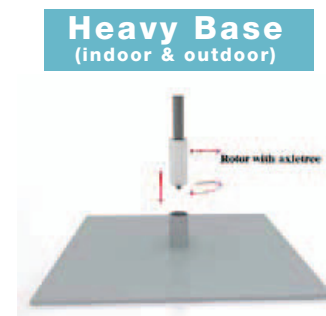

## TEARDROP PRICELIST

All Prices Include: Carry Bag, Pole, Flag & Choice of Base

TD1

TD2

TD3

Name ▶	TD1-3	TD1-4	TD1-6	TD2-3	TD2-5	TD3-3	TD3-4	
Flag Size ▶	875mm By 1670mm	953mm By 2643mm	961mm By 3824mm	827mm By 2188mm	780mm By 3757mm	800mm By 2300mm	800mm By 3300mm	
Total Height ▶	2750mm	3000mm	4000mm	2910mm	4200mm	3000mm	4000mm	
Quantity ▶	1	\$290 ea	\$400 ea	\$590 ea	\$290 ea	\$590 ea	\$290 ea	\$590 ea
	2~5	\$210 ea	\$290 ea	\$410 ea	\$210 ea	\$410 ea	\$210 ea	\$410 ea
	6~10	\$200 ea	\$285 ea	\$400 ea	\$200 ea	\$400 ea	\$200 ea	\$400 ea
	11~15	\$190 ea	\$280 ea	\$390 ea	\$190 ea	\$390 ea	\$190 ea	\$390 ea
	16~20	\$185 ea	\$275 ea	\$385 ea	\$185 ea	\$385 ea	\$185 ea	\$385 ea
	21+	\$180 ea	\$270 ea	\$380 ea	\$180 ea	\$380 ea	\$180 ea	\$380 ea
Double-Sided	+ \$90 ea	+ \$100 ea	+ \$110 ea	+ \$100 ea	+ \$110 ea	+ \$100 ea	+ \$110 ea	

### ▶ Choice of Base ◀

Each teardrop comes with your choice of base, \$60 for each additional base  
Water base available for an extra \$30

**Peg Base**  
(outdoor)

**X Base**  
(indoor)

**Wheel Base**  
(outdoor)